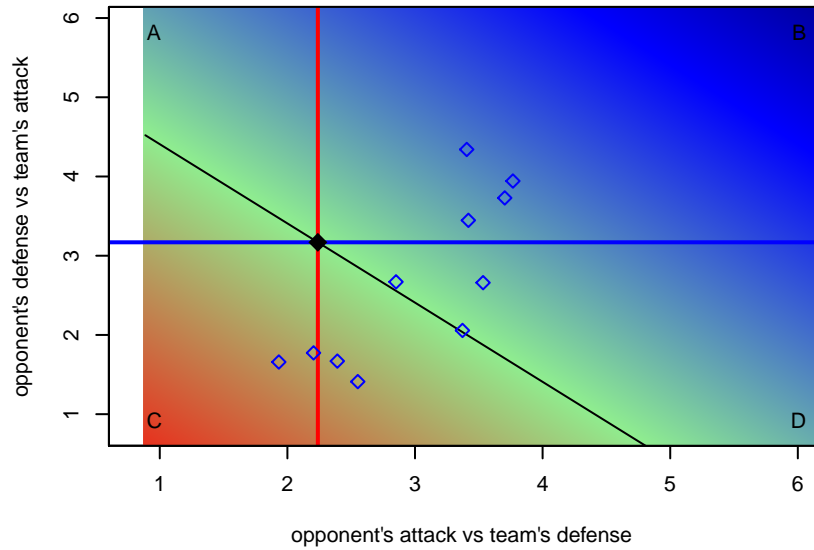

**Twin Falls Rapids B96**  
 Dots are actual minus expected GF (blue circles) and GA (red triangles).  
 Blue line is smoothed change in attack strength. Red is smoothed change in defense strength.

**attack and defense variance (black dot)  
relative to other teams  
and top 10 in region**

**attack and defense rating  
relative to others at age  
and all opponents in last 13 months**

**attack and defense rating  
relative to others at age  
and all opponents in last 13 months**

**Performance relative to 13 month average**

**Performance relative to 13 month average**

Distribution of opponents  
 Red = Lose zone, Blue = Win zone, Green = Even  
 Black line separates win/lose zones

lot. A=Neither has attack advantage, B=Opponent has both attack and defense advantage, C=Opponent has both attack and defense disadvantage, D=Both have